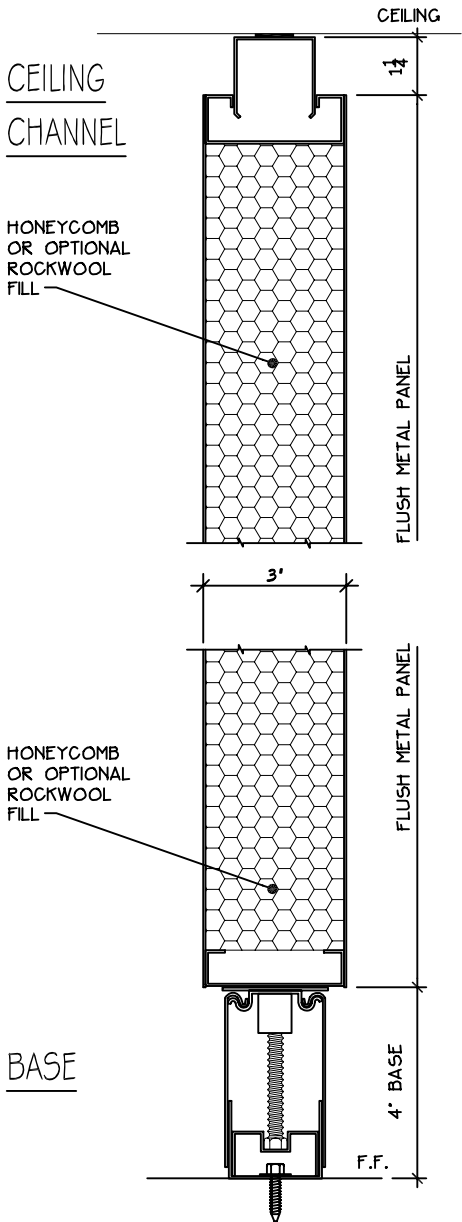

ADANLOCK ARCHITECTURAL WALL SYSTEMS

300 SERIES - STANDARD DETAILS

FLUSH METAL PANEL SECTIONS

FLUSH METAL DOOR FRAME SECTIONS

DOOR / FRAME
HEADER
AT CEILING

DOOR / FRAME
UNDERCUT
AT FLOOR